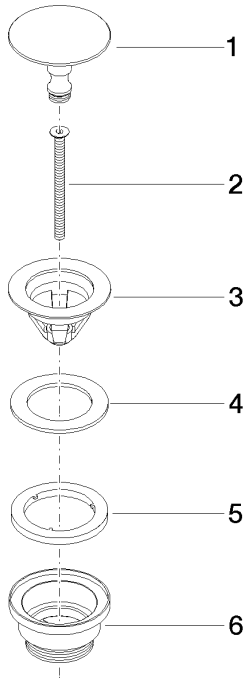

Basin Waste without press-closing 1 1/4" - Chrome

IMO

10 126 970

Fits: IMO, LULU, MADISON, MEM, TARA,
CL.1, LISSÉ, VAIA, META, CYO

	Chrome	10 126 970-00
	Brushed Platinum	10 126 970-06
	Platinum	10 126 970-08
	Durabrand (23kt Gold)	10 126 970-09
	Dark Chrome	10 126 970-19
	Light Gold	10 126 970-26
	Brushed Light Gold	10 126 970-27
	Brushed Durabrand (23kt Gold)	10 126 970-28
	Matte Black	10 126 970-33
	Brushed Bronze	10 126 970-42
	Brushed Champagne (22kt Gold)	10 126 970-46
	Champagne (22kt Gold)	10 126 970-47
	Brushed Chrome	10 126 970-93
	Brushed Dark Platinum	10 126 970-99

Basin Waste without press-closing 1 1/4" - Chrome

IMO

10 126 970

Only suitable for sinks without an overflow.

Basin Waste without press-closing 1 1/4" - Chrome

10 126 970

mm [inches]

10 126 970

Parts for other finishes can be found here: [Brushed](#)
[Platinum](#)

Spare parts list

No.	Item Number	Name	Quantity used	Delivery time
1	09 31 20 097-00	plug	1	10
2	09 30 30 179 90	screw	1	2
3	09 11 01 038-00	cup	1	10
4	09 14 05 061 90	seal	1	2
5	09 14 03 153 90	seal	1	2
6	09 11 10 156-00	connection	1	-