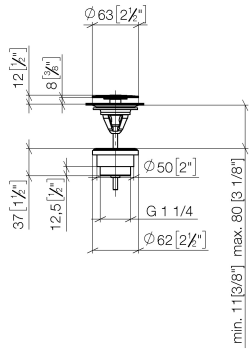

Basin Waste without press-closing 1 1/4" - Chrome

IMO

10 126 970

Fits: IMO, LULU, MADISON, MEM, TARA,
CL.1, LISSÉ, VAIA, META, CYO

	Chrome	10 126 970-00
	Brushed Platinum	10 126 970-06
	Platinum	10 126 970-08
	Durabrand (23kt Gold)	10 126 970-09
	Dark Chrome	10 126 970-19
	Light Gold	10 126 970-26
	Brushed Light Gold	10 126 970-27
	Brushed Durabrand (23kt Gold)	10 126 970-28
	Matte Black	10 126 970-33
	Brushed Bronze	10 126 970-42
	Brushed Champagne (22kt Gold)	10 126 970-46
	Champagne (22kt Gold)	10 126 970-47
	Brushed Chrome	10 126 970-93
	Brushed Dark Platinum	10 126 970-99

Basin Waste without press-closing 1 1/4" - Chrome

IMO

10 126 970

Only suitable for sinks without an overflow.

Basin Waste without press-closing 1 1/4" - Chrome

10 126 970

mm [inches]

10 126 970